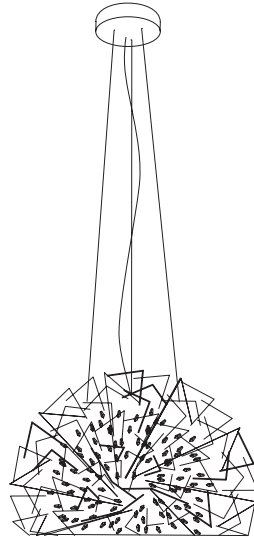

Ø20cm - 7.9"

P22S

Ø70cm - 27.6"

P21S

Ø70cm - 27.6"

P20S

NICKEL  
CLEAR GLASS

BLACK NICKEL  
CLEAR GLASS

GOLD PLATED  
CLEAR GLASS

		P22S		P21S		P20S	
230V		Replaceable LED module	2,1W	Replaceable LED module	18W	18W	
		3000K	194lm	CRI 90   3000K	1640lm	1640lm	
		2700K	172lm	2700K	1570lm	1570lm	
		Dimmable	no	Dimmable	1-10V PUSH/DALI	1-10V PUSH/DALI	
120V		Replaceable LED module	2,1W	Replaceable LED module	18W	18W	
		3000K	194lm	CRI 90   3000K	1640lm	1640lm	
		2700K	172lm	2700K	1570lm	1570lm	
		Dimmable	no	Dimmable	1-10V PUSH	1-10V PUSH	

Core can be manufactured to work with 3000K or 2700K LED. Different dimming options on request