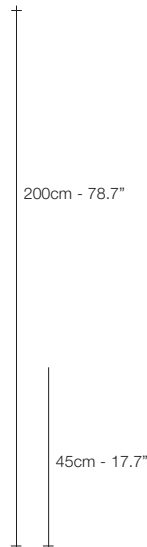

Ø20cm - 7.9"

P22S

Ø70cm - 27.6"

P21S

Ø70cm - 27.6"

P20S

NICKEL  
CLEAR GLASS

BLACK NICKEL  
CLEAR GLASS

GOLD PLATED  
CLEAR GLASS

		P22S		P21S		P20S	
230V		Replaceable LED module	2,1W	Replaceable LED module	18W	18W	
		3000K	194lm	CRI 90   3000K	1640lm	1640lm	
		2700K	172lm	2700K	1570lm	1570lm	
		Dimmable	no	Dimmable	1-10V PUSH/DALI	1-10V PUSH/DALI	
120V		Replaceable LED module	2,1W	Replaceable LED module	18W	18W	
		3000K	194lm	CRI 90   3000K	1640lm	1640lm	
		2700K	172lm	2700K	1570lm	1570lm	
		Dimmable	no	Dimmable	1-10V PUSH	1-10V PUSH	