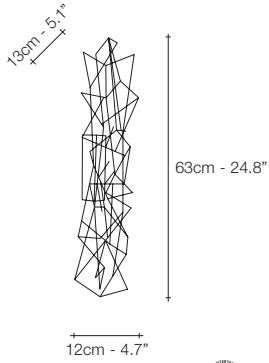

P05S

P01S

P04S

P03A

NICKEL

LIGHT SOURCE OPTIONS		P05S	P05S	P01S	P01S	P04S	P03A
230V	G4 HALOGEN	2W	3W	8x10W	16x1,2W	8x20W	6x10W
	G4 LED	20W	10W	8x20W		8x2W	6x2W
	Dimmable	IGBT TRIAC	DALI	IGBT TRIAC	0/1-10V PWM 10-100kΩ PUSH/DALI	0/1-10V IGBT TRIAC 10-100kΩ PUSH/DALI	IGBT
120V	G4 XENON	20W	-	8x10W	-	8x20W	6x10W
	G4 LED	2W	-	8x20W	-	8x2W	6x2W
	Dimmable	ELV	-	IGBT	-	IGBT TRIAC	ELV