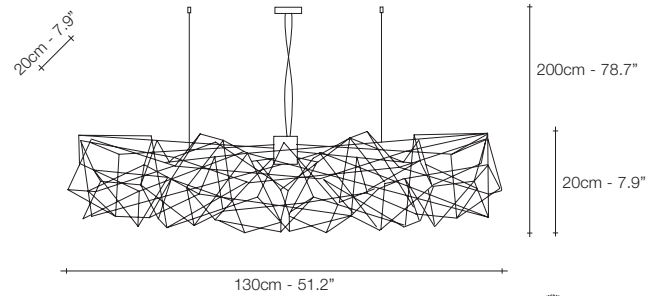

P05S

P01S

P04S

P03A

NICKEL

LIGHT SOURCE OPTIONS		P05S	P05S	P01S	P01S	P04S	P03A
230V	G4 HALOGEN	2W	3W	8x10W	16x1,2W	8x20W	6x10W
	G4 LED	20W	10W	8x20W		8x2W	6x2W
	Dimmable	IGBT TRIAC	DALI	IGBT TRIAC	0/1-10V PWM 10-100kΩ PUSH/DALI	0/1-10V IGBT TRIAC 10-100kΩ PUSH/DALI	IGBT
120V	G4 XENON	20W	-	8x10W	-	8x20W	6x10W
	G4 LED	2W	-	8x20W	-	8x2W	6x2W
	Dimmable	ELV	-	IGBT	-	IGBT TRIAC	ELV