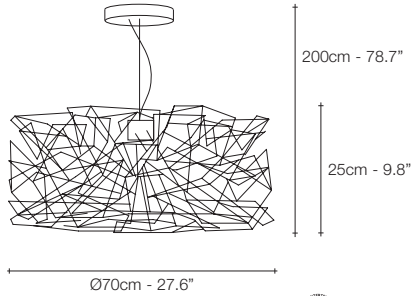

P05S

P01S

P04S

P03A

NICKEL

LIGHT SOURCE OPTIONS		P05S	P05S	P01S	P01S	P04S	P03A
230V	G4 HALOGEN	2W	3W	8x10W	16x1,2W	8x20W	6x10W
	G4 LED	20W	10W	8x20W		8x2W	6x2W
	Dimmable	IGBT TRIAC	DALI	IGBT TRIAC	0/1-10V PWM 10-100kΩ PUSH/DALI	0/1-10V IGBT TRIAC 10-100kΩ PUSH/DALI	IGBT
120V	G4 XENON	20W	-	8x10W	-	8x20W	6x10W
	G4 LED	2W	-	8x20W	-	8x2W	6x2W
	Dimmable	ELV	-	IGBT	-	IGBT TRIAC	ELV