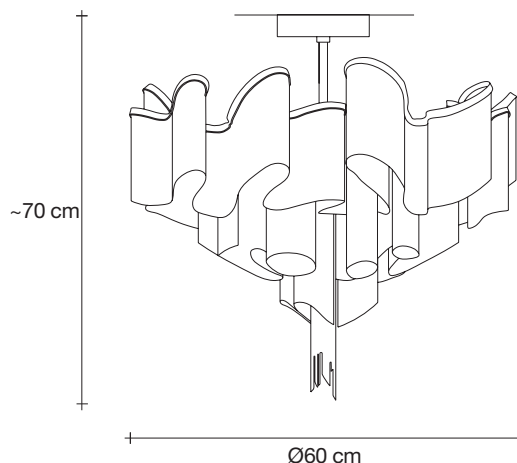

Body

Overall height not adjustable on site
Optional custom OAH