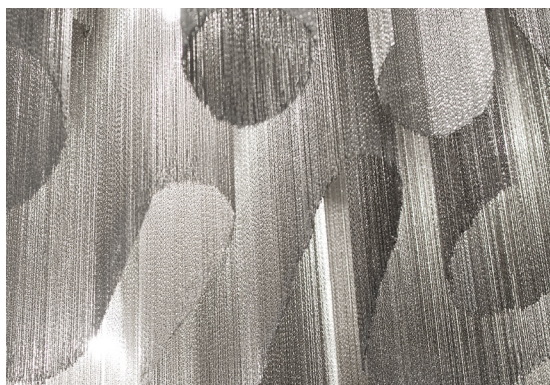

Body

Light source
230-240V ~ 50/60Hz

-  LED
4 x 3,5W G9 dimmable
- +
-  LED
5W GU10 dimmable
- dimnable options**
-  all systems

Canopy

Another stunning design from Christian Lava, Stream is an impressive presence in any room. Like Christian's other work for Terzani, Etoile and Moiré, Stream's design exploits the physical characteristics of the materials used to envelop a room in a unique, immersive light. Here, over seven kilometers of metal chain appear to flow down from the undulating, nickel-plated frame. These cascading tiers project a streaking, yet tranquil, shadow throughout the room. Available in nickel, black nickel and gold. Design Christian Lava. Made in Italy.

 all systems

Canopy

Ø14 cm

Another stunning design from Christian Lava, Stream is an impressive presence in any room. Like Christian's other work for Terzani, Etoile and Moiré, Stream's design exploits the physical characteristics of the materials used to envelop a room in a unique, immersive light. Here, over seven kilometers of metal chain appear to flow down from the undulating, nickel-plated frame. These cascading tiers project a streaking, yet tranquil, shadow throughout the room. Available in nickel, black nickel and gold. Design Christian Lava. Made in Italy.

Light source
230-240V ~ 50/60Hz

 LED
12 x 3,5W G9 dimmable

+

 LED
3 x 5W GU10 dimmable

dimming options

 all systems

Another stunning design from Christian Lava, Stream is an impressive presence in any room. Like Christian's other work for Terzani, Etoile and Moiré, Stream's design exploits the physical characteristics of the materials used to envelop a room in a unique, immersive light. Here, over seven kilometers of metal chain appear to flow down from the undulating, nickel-plated frame. These cascading tiers project a streaking, yet tranquil, shadow throughout the room. Available in nickel, black nickel and gold. Design Christian Lava. Made in Italy.