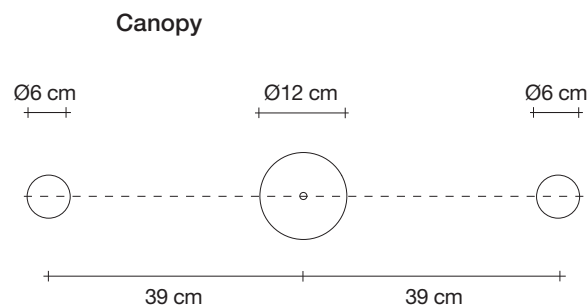

Light source
230-240V ~ 50/60Hz

 LED
12 x 3,5W G9 dimmable

+

 LED
3 x 5W GU10 dimmable

dimming options

 all systems

Another stunning design from Christian Lava, Stream is an impressive presence in any room. Like Christian's other work for Terzani, Etoile and Moiré, Stream's design exploits the physical characteristics of the materials used to envelop a room in a unique, immersive light. Here, over seven kilometers of metal chain appear to flow down from the undulating, nickel-plated frame. These cascading tiers project a streaking, yet tranquil, shadow throughout the room. Available in nickel, black nickel and gold. Design Christian Lava. Made in Italy.