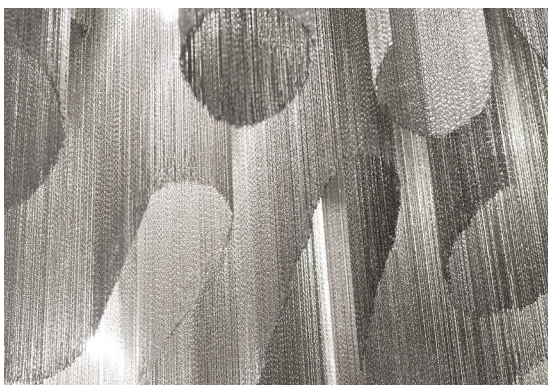

Body

Light source

230-240V ~ 50/60Hz

- LED
  18 x 4W E14 dimmable
- +
- LED
  5W GU10 dimmable
- **dimmable options**
- all systems