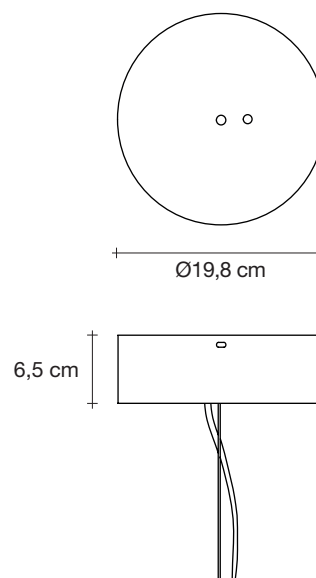

 all systems

Canopy

Ø14 cm

Another stunning design from Christian Lava, Stream is an impressive presence in any room. Like Christian's other work for Terzani, Etoile and Moiré, Stream's design exploits the physical characteristics of the materials used to envelop a room in a unique, immersive light. Here, over seven kilometers of metal chain appear to flow down from the undulating, nickel-plated frame. These cascading tiers project a streaking, yet tranquil, shadow throughout the room. Available in nickel, black nickel and gold. Design Christian Lava. Made in Italy.

Overall height not adjustable on site
Optional custom OAH

Body

Light source

230-240V ~ 50/60Hz

-  LED
18 x 4W E14 dimmable
- +
-  LED
5W GU10 dimmable
- dimmable options**
-  all systems

Canopy

Another stunning design from Christian Lava, Stream is an impressive presence in any room. Like Christian's other work for Terzani, Etoile and Moiré, Stream's design exploits the physical characteristics of the materials used to envelop a room in a unique, immersive light. Here, over seven kilometers of metal chain appear to flow down from the undulating, nickel-plated frame. These cascading tiers project a streaking, yet tranquil, shadow throughout the room. Available in nickel, black nickel and gold. Design Christian Lava. Made in Italy.