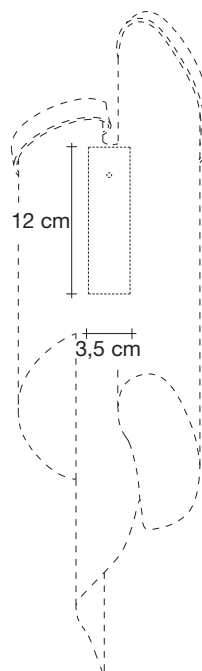

Body

Light source
230-240V ~ 50/60Hz

-  LED
4 x 3,5W G9 dimmable
- +
-  LED
5W GU10 dimmable
- dimnable options**
-  all systems

Canopy

Another stunning design from Christian Lava, Stream is an impressive presence in any room. Like Christian's other work for Terzani, Etoile and Moiré, Stream's design exploits the physical characteristics of the materials used to envelop a room in a unique, immersive light. Here, over seven kilometers of metal chain appear to flow down from the undulating, nickel-plated frame. These cascading tiers project a streaking, yet tranquil, shadow throughout the room. Available in nickel, black nickel and gold. Design Christian Lava. Made in Italy.

 all systems

Canopy

Ø14 cm

Another stunning design from Christian Lava, Stream is an impressive presence in any room. Like Christian's other work for Terzani, Etoile and Moiré, Stream's design exploits the physical characteristics of the materials used to envelop a room in a unique, immersive light. Here, over seven kilometers of metal chain appear to flow down from the undulating, nickel-plated frame. These cascading tiers project a streaking, yet tranquil, shadow throughout the room. Available in nickel, black nickel and gold. Design Christian Lava. Made in Italy.

Body

Light source
230-240V ~ 50/60Hz

 LED
2 x 6W E14 dimmable

dimmable options

 all systems

Canopy

Another stunning design from Christian Lava, Stream is an impressive presence in any room. Like Christian's other work for Terzani, Etoile and Moiré, Stream's design exploits the physical characteristics of the materials used to envelop a room in a unique, immersive light. Here, over seven kilometers of metal chain appear to flow down from the undulating, nickel-plated frame. These cascading tiers project a streaking, yet tranquil, shadow throughout the room. Available in nickel, black nickel and gold. Design Christian Lava. Made in Italy.