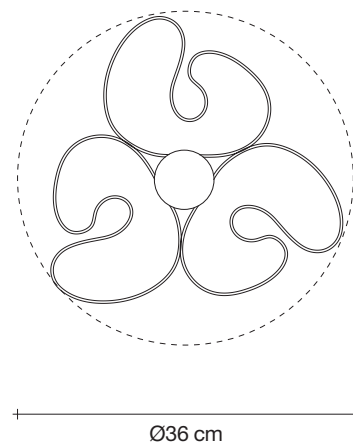

 all systems

Canopy

Ø14 cm

Another stunning design from Christian Lava, Stream is an impressive presence in any room. Like Christian's other work for Terzani, Etoile and Moiré, Stream's design exploits the physical characteristics of the materials used to envelop a room in a unique, immersive light. Here, over seven kilometers of metal chain appear to flow down from the undulating, nickel-plated frame. These cascading tiers project a streaking, yet tranquil, shadow throughout the room. Available in nickel, black nickel and gold. Design Christian Lava. Made in Italy.

Body

Light source
230-240V ~ 50/60Hz

 LED
2 x 6W E14 dimmable

dimmable options

 all systems

Canopy

Another stunning design from Christian Lava, Stream is an impressive presence in any room. Like Christian's other work for Terzani, Etoile and Moiré, Stream's design exploits the physical characteristics of the materials used to envelop a room in a unique, immersive light. Here, over seven kilometers of metal chain appear to flow down from the undulating, nickel-plated frame. These cascading tiers project a streaking, yet tranquil, shadow throughout the room. Available in nickel, black nickel and gold. Design Christian Lava. Made in Italy.

Body

Light source
220-240V ~ 50/60Hz

 LED
6 x 6W E14 dimmable

 integrated dimmer

Base

Another stunning design from Christian Lava, Stream is an impressive presence in any room. Like Christian's other work for Terzani, Etoile and Moiré, Stream's design exploits the physical characteristics of the materials used to envelop a room in a unique, immersive light. Here, over seven kilometers of metal chain appear to flow down from the undulating, nickel-plated frame. These cascading tiers project a streaking, yet tranquil, shadow throughout the room. Available in nickel, black nickel and gold. Design Christian Lava. Made in Italy.