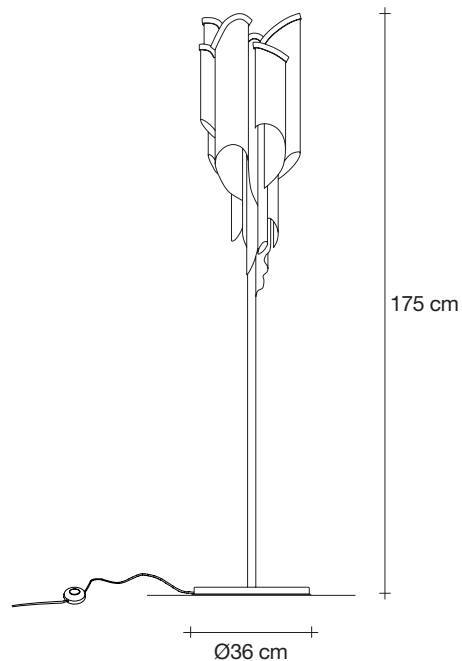

Body

Light source
220-240V ~ 50/60Hz

LED
6 x 6W E14 dimmable

integrated dimmer