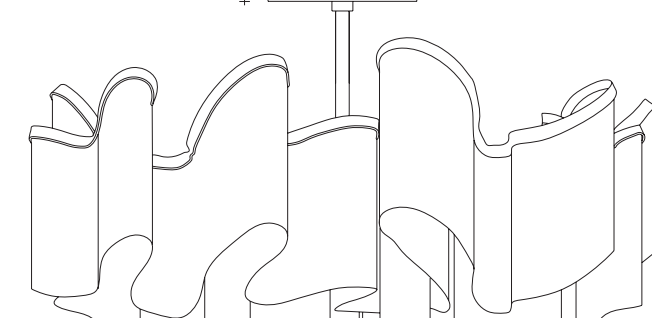

Body

Light source
230-240V ~ 50/60Hz

-  LED
4 x 3,5W G9 dimmable
- +
-  LED
5W GU10 dimmable
- dimnable options**
-  all systems

Canopy

Another stunning design from Christian Lava, Stream is an impressive presence in any room. Like Christian's other work for Terzani, Etoile and Moiré, Stream's design exploits the physical characteristics of the materials used to envelop a room in a unique, immersive light. Here, over seven kilometers of metal chain appear to flow down from the undulating, nickel-plated frame. These cascading tiers project a streaking, yet tranquil, shadow throughout the room. Available in nickel, black nickel and gold. Design Christian Lava. Made in Italy.

 all systems

Canopy

Ø14 cm

Another stunning design from Christian Lava, Stream is an impressive presence in any room. Like Christian's other work for Terzani, Etoile and Moiré, Stream's design exploits the physical characteristics of the materials used to envelop a room in a unique, immersive light. Here, over seven kilometers of metal chain appear to flow down from the undulating, nickel-plated frame. These cascading tiers project a streaking, yet tranquil, shadow throughout the room. Available in nickel, black nickel and gold. Design Christian Lava. Made in Italy.