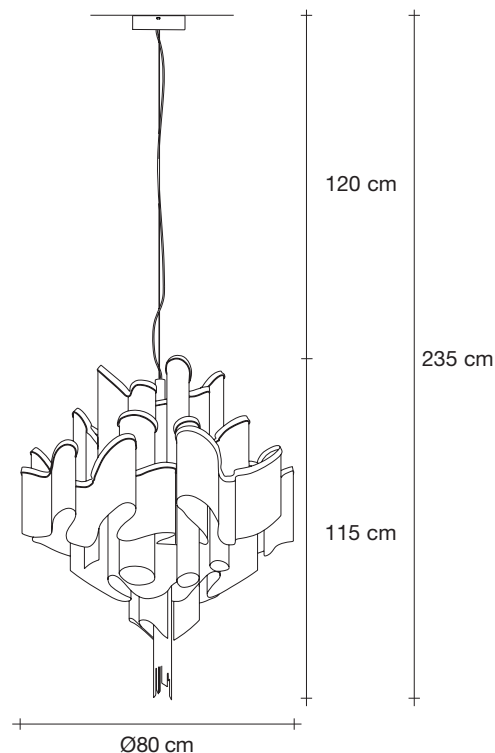

Body

Light source

230-240V ~ 50/60Hz

- LED
  18 x 4W E14 dimmable
- +
- LED
  5W GU10 dimmable
- **dimmable options**
- all systems