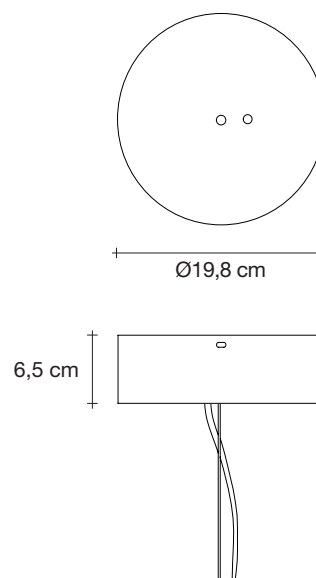

 all systems

Canopy

Ø14 cm

Another stunning design from Christian Lava, Stream is an impressive presence in any room. Like Christian's other work for Terzani, Etoile and Moiré, Stream's design exploits the physical characteristics of the materials used to envelop a room in a unique, immersive light. Here, over seven kilometers of metal chain appear to flow down from the undulating, nickel-plated frame. These cascading tiers project a streaking, yet tranquil, shadow throughout the room. Available in nickel, black nickel and gold. Design Christian Lava. Made in Italy.

Overall height not adjustable on site
Optional custom OAH

Body

Light source
230-240V ~ 50/60Hz

-  LED
20 x 4W E14 dimmable
- +
-  LED
5W GU10 dimmable
- dimmable options**
-  all systems

Canopy

Another stunning design from Christian Lava, Stream is an impressive presence in any room. Like Christian's other work for Terzani, Etoile and Moiré, Stream's design exploits the physical characteristics of the materials used to envelop a room in a unique, immersive light. Here, over seven kilometers of metal chain appear to flow down from the undulating, nickel-plated frame. These cascading tiers project a streaking, yet tranquil, shadow throughout the room. Available in nickel, black nickel and gold. Design Christian Lava. Made in Italy.