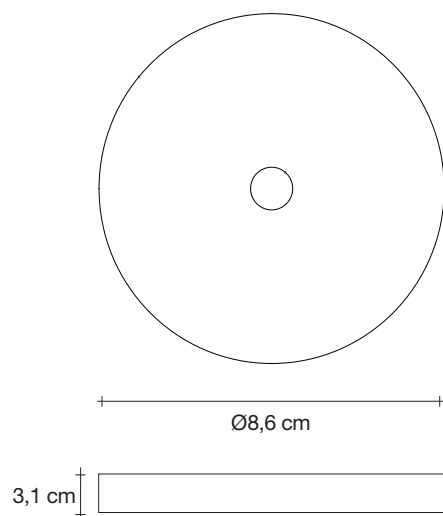

Body

Light source
230-240V ~ 50/60Hz

-  LED
4 x 3,5W G9 dimmable
- +
-  LED
5W GU10 dimmable
- dimnable options**
-  all systems

Canopy

Another stunning design from Christian Lava, Stream is an impressive presence in any room. Like Christian's other work for Terzani, Etoile and Moiré, Stream's design exploits the physical characteristics of the materials used to envelop a room in a unique, immersive light. Here, over seven kilometers of metal chain appear to flow down from the undulating, nickel-plated frame. These cascading tiers project a streaking, yet tranquil, shadow throughout the room. Available in nickel, black nickel and gold. Design Christian Lava. Made in Italy.

 all systems

Canopy

Ø14 cm

Another stunning design from Christian Lava, Stream is an impressive presence in any room. Like Christian's other work for Terzani, Etoile and Moiré, Stream's design exploits the physical characteristics of the materials used to envelop a room in a unique, immersive light. Here, over seven kilometers of metal chain appear to flow down from the undulating, nickel-plated frame. These cascading tiers project a streaking, yet tranquil, shadow throughout the room. Available in nickel, black nickel and gold. Design Christian Lava. Made in Italy.