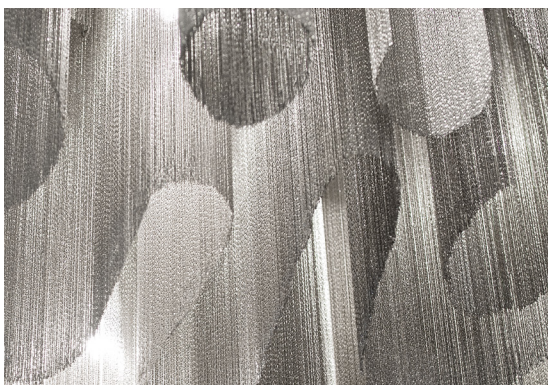

Body

Light source
230-240V ~ 50/60Hz

-  LED
4 x 3,5W G9 dimmable
- +
-  LED
5W GU10 dimmable
- dimnable options**
-  all systems

Canopy

Another stunning design from Christian Lava, Stream is an impressive presence in any room. Like Christian's other work for Terzani, Etoile and Moiré, Stream's design exploits the physical characteristics of the materials used to envelop a room in a unique, immersive light. Here, over seven kilometers of metal chain appear to flow down from the undulating, nickel-plated frame. These cascading tiers project a streaking, yet tranquil, shadow throughout the room. Available in nickel, black nickel and gold. Design Christian Lava. Made in Italy.

 all systems

Canopy

Ø14 cm

Another stunning design from Christian Lava, Stream is an impressive presence in any room. Like Christian's other work for Terzani, Etoile and Moiré, Stream's design exploits the physical characteristics of the materials used to envelop a room in a unique, immersive light. Here, over seven kilometers of metal chain appear to flow down from the undulating, nickel-plated frame. These cascading tiers project a streaking, yet tranquil, shadow throughout the room. Available in nickel, black nickel and gold. Design Christian Lava. Made in Italy.

Body

Light source
230-240V ~ 50/60Hz

 LED
2 x 6W E14 dimmable

dimmable options

 all systems

Canopy

Another stunning design from Christian Lava, Stream is an impressive presence in any room. Like Christian's other work for Terzani, Etoile and Moiré, Stream's design exploits the physical characteristics of the materials used to envelop a room in a unique, immersive light. Here, over seven kilometers of metal chain appear to flow down from the undulating, nickel-plated frame. These cascading tiers project a streaking, yet tranquil, shadow throughout the room. Available in nickel, black nickel and gold. Design Christian Lava. Made in Italy.