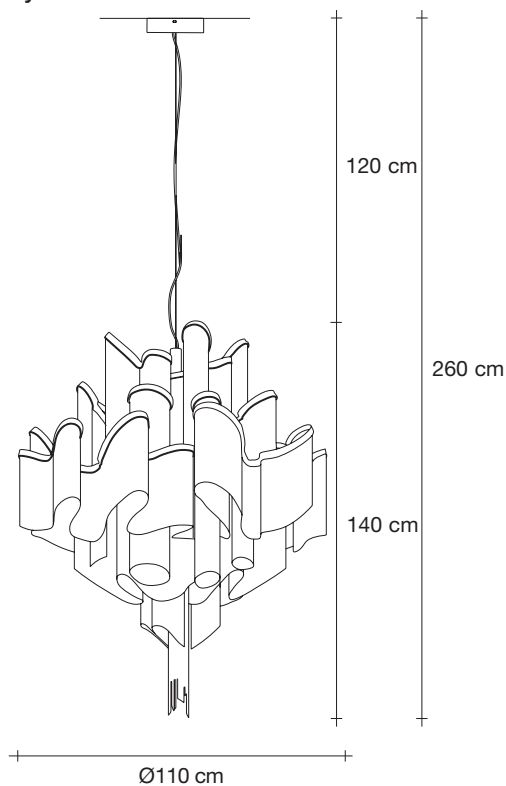

Body

Light source
230-240V ~ 50/60Hz

- LED
  20 x 4W E14 dimmable
- +
- LED
  5W GU10 dimmable
- **dimmable options**
- all systems