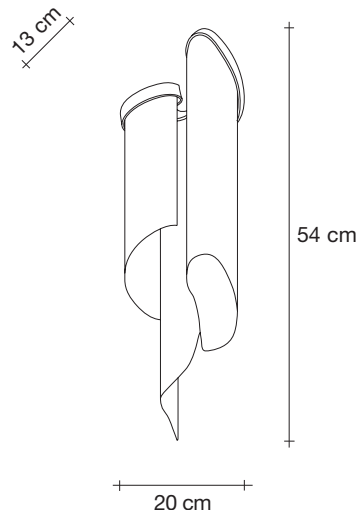

 all systems

Canopy

Ø14 cm

Another stunning design from Christian Lava, Stream is an impressive presence in any room. Like Christian's other work for Terzani, Etoile and Moiré, Stream's design exploits the physical characteristics of the materials used to envelop a room in a unique, immersive light. Here, over seven kilometers of metal chain appear to flow down from the undulating, nickel-plated frame. These cascading tiers project a streaking, yet tranquil, shadow throughout the room. Available in nickel, black nickel and gold. Design Christian Lava. Made in Italy.

Light source
230-240V ~ 50/60Hz

 LED
12 x 3,5W G9 dimmable

+

 LED
3 x 5W GU10 dimmable

dimming options

 all systems

Another stunning design from Christian Lava, Stream is an impressive presence in any room. Like Christian's other work for Terzani, Etoile and Moiré, Stream's design exploits the physical characteristics of the materials used to envelop a room in a unique, immersive light. Here, over seven kilometers of metal chain appear to flow down from the undulating, nickel-plated frame. These cascading tiers project a streaking, yet tranquil, shadow throughout the room. Available in nickel, black nickel and gold. Design Christian Lava. Made in Italy.

Body

Light source
230-240V ~ 50/60Hz

 LED
2 x 6W E14 dimmable

dimmable options

 all systems

Canopy

Another stunning design from Christian Lava, Stream is an impressive presence in any room. Like Christian's other work for Terzani, Etoile and Moiré, Stream's design exploits the physical characteristics of the materials used to envelop a room in a unique, immersive light. Here, over seven kilometers of metal chain appear to flow down from the undulating, nickel-plated frame. These cascading tiers project a streaking, yet tranquil, shadow throughout the room. Available in nickel, black nickel and gold. Design Christian Lava. Made in Italy.