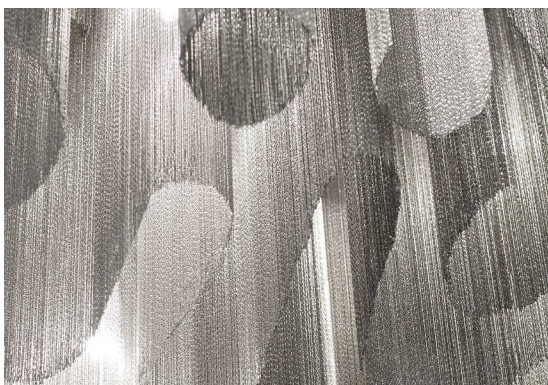

Body

Light source
230-240V ~ 50/60Hz

LED
2 x 6W E14 dimmable

dimmable options

all systems