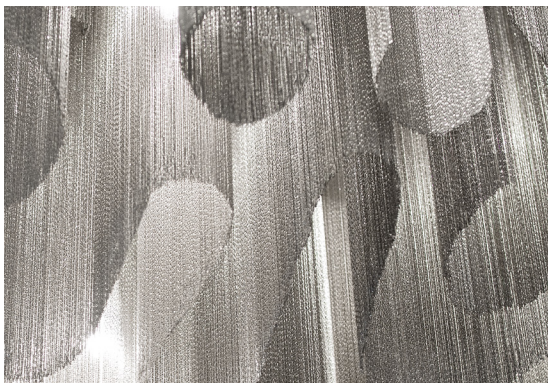

Body

Light source
220-240V ~ 50/60Hz

LED
6 x 6W E14 dimmable

integrated dimmer