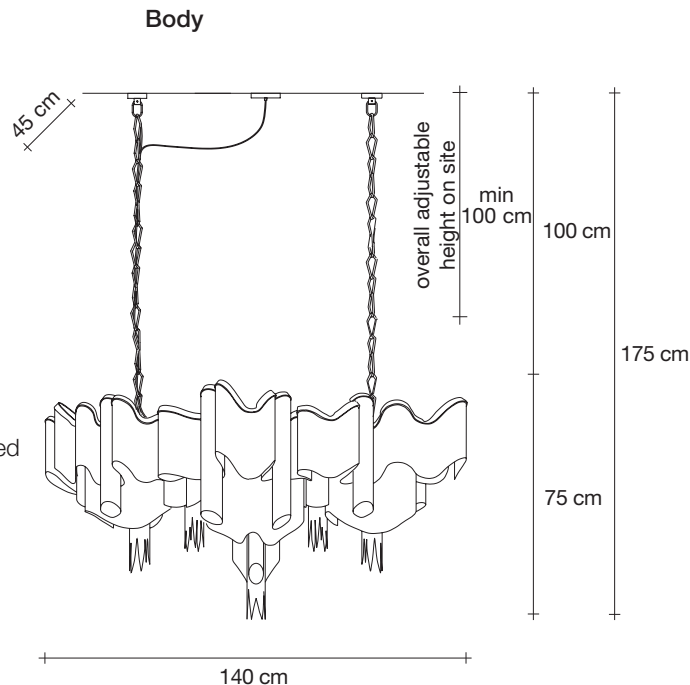

Light source
230-240V ~ 50/60Hz

LED
12 x 3,5W G9 dimmable

+

LED
3 x 5W GU10 dimmable

dimming options

all systems