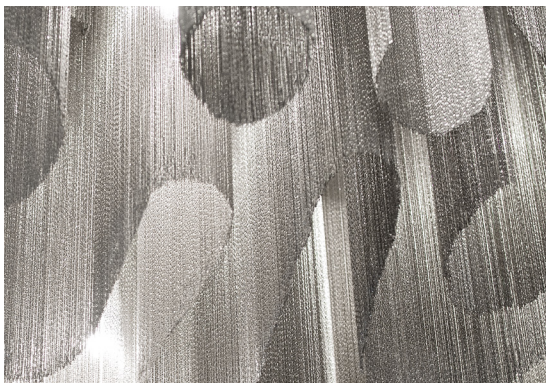

Light source

230-240V ~ 50/60Hz

LED
8 x 3,5W G9 dimmable

+

LED
5W GU10 dimmable

dimmable options

all systems