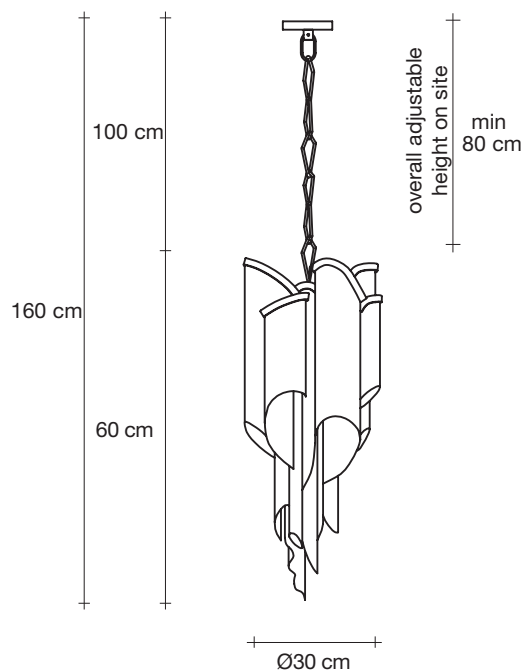

Body

Light source
230-240V ~ 50/60Hz

-  LED
4 x 3,5W G9 dimmable
- +
-  LED
5W GU10 dimmable
- dimnable options**
-  all systems

Canopy

Another stunning design from Christian Lava, Stream is an impressive presence in any room. Like Christian's other work for Terzani, Etoile and Moiré, Stream's design exploits the physical characteristics of the materials used to envelop a room in a unique, immersive light. Here, over seven kilometers of metal chain appear to flow down from the undulating, nickel-plated frame. These cascading tiers project a streaking, yet tranquil, shadow throughout the room. Available in nickel, black nickel and gold. Design Christian Lava. Made in Italy.

 all systems

Canopy

Ø14 cm

Another stunning design from Christian Lava, Stream is an impressive presence in any room. Like Christian's other work for Terzani, Etoile and Moiré, Stream's design exploits the physical characteristics of the materials used to envelop a room in a unique, immersive light. Here, over seven kilometers of metal chain appear to flow down from the undulating, nickel-plated frame. These cascading tiers project a streaking, yet tranquil, shadow throughout the room. Available in nickel, black nickel and gold. Design Christian Lava. Made in Italy.