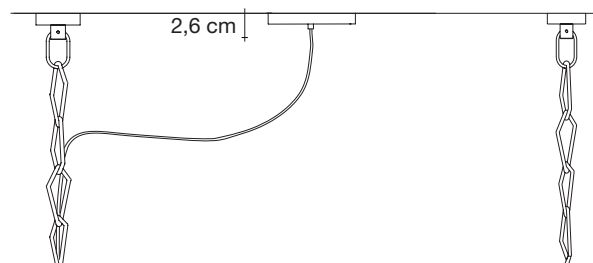

 all systems

Canopy

Ø14 cm

Another stunning design from Christian Lava, Stream is an impressive presence in any room. Like Christian's other work for Terzani, Etoile and Moiré, Stream's design exploits the physical characteristics of the materials used to envelop a room in a unique, immersive light. Here, over seven kilometers of metal chain appear to flow down from the undulating, nickel-plated frame. These cascading tiers project a streaking, yet tranquil, shadow throughout the room. Available in nickel, black nickel and gold. Design Christian Lava. Made in Italy.

Overall height not adjustable on site
Optional custom OAH

Body

Light source
230-240V ~ 50/60Hz

-  LED
20 x 4W E14 dimmable
- +
-  LED
5W GU10 dimmable
- dimmable options**
-  all systems

Canopy

Another stunning design from Christian Lava, Stream is an impressive presence in any room. Like Christian's other work for Terzani, Etoile and Moiré, Stream's design exploits the physical characteristics of the materials used to envelop a room in a unique, immersive light. Here, over seven kilometers of metal chain appear to flow down from the undulating, nickel-plated frame. These cascading tiers project a streaking, yet tranquil, shadow throughout the room. Available in nickel, black nickel and gold. Design Christian Lava. Made in Italy.

Light source
230-240V ~ 50/60Hz

 LED
12 x 3,5W G9 dimmable

+

 LED
3 x 5W GU10 dimmable

dimming options

 all systems

Another stunning design from Christian Lava, Stream is an impressive presence in any room. Like Christian's other work for Terzani, Etoile and Moiré, Stream's design exploits the physical characteristics of the materials used to envelop a room in a unique, immersive light. Here, over seven kilometers of metal chain appear to flow down from the undulating, nickel-plated frame. These cascading tiers project a streaking, yet tranquil, shadow throughout the room. Available in nickel, black nickel and gold. Design Christian Lava. Made in Italy.