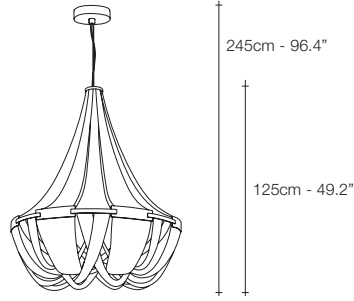

Ø72cm - 28.4"

**G55S**

Ø100cm - 39.4"

**G56S**

Ø145cm - 57.1"

**G57S**

Ø72cm - 28.4"

**G60L**

Ø100cm - 39.4"

**G61L**

Ø145cm - 57.1"

**G62L**

NICKEL

BRONZE

GOLD  
PLATED

CHAMPAGNE