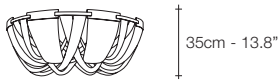

Ø72cm - 28.4"

**G55S**

Ø100cm - 39.4"

**G56S**

Ø145cm - 57.1"

**G57S**

Ø72cm - 28.4"

**G60L**

Ø100cm - 39.4"

**G61L**

Ø145cm - 57.1"

**G62L**

NICKEL

BRONZE

GOLD  
PLATED

CHAMPAGNE