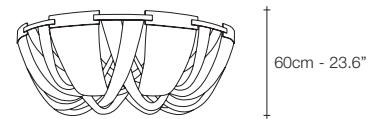

Ø72cm - 28.4"

**G55S**

Ø100cm - 39.4"

**G56S**

Ø145cm - 57.1"

**G57S**

Ø72cm - 28.4"

**G60L**

Ø100cm - 39.4"

**G61L**

Ø145cm - 57.1"

**G62L**

NICKEL

BRONZE

GOLD  
PLATED

CHAMPAGNE