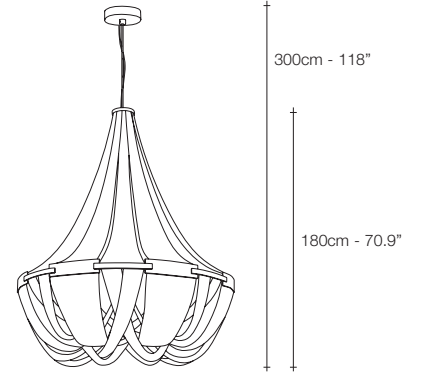

Ø72cm - 28.4"

**G55S**

Ø100cm - 39.4"

**G56S**

Ø145cm - 57.1"

**G57S**

Ø72cm - 28.4"

**G60L**

Ø100cm - 39.4"

**G61L**

Ø145cm - 57.1"

**G62L**

NICKEL

BRONZE

GOLD  
PLATED

CHAMPAGNE