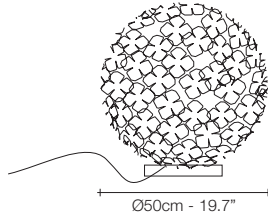

M48P

	LIGHT SOURCE	M47S	M57L	M85L	M56A
230V	G9 LED	3,5W	3,5W	4W	3,5W
	Dimmable	✓	✓	✓	✓
120V	G9 LED	4W	4W	5W	4W
	Dimmable	✓	✓	✓	✓