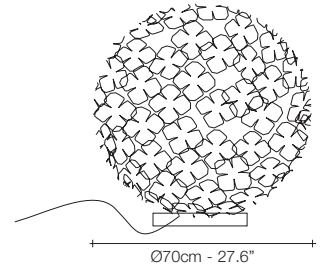

M49P

	LIGHT SOURCE	M47S	M57L	M85L	M56A
230V	G9 LED	3,5W	3,5W	4W	3,5W
	Dimmable	✓	✓	✓	✓
120V	G9 LED	4W	4W	5W	4W
	Dimmable	✓	✓	✓	✓