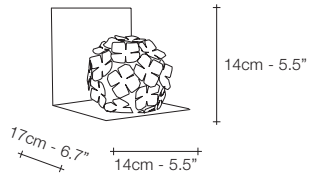

LIGHT SOURCE	M47S	M57L	M85L	M56A
230V	G9 LED	3,5W	3,5W	4W	3,5W
	Dimmable	✓	✓	✓	✓
120V	G9 LED	4W	4W	5W	4W
	Dimmable	✓	✓	✓	✓