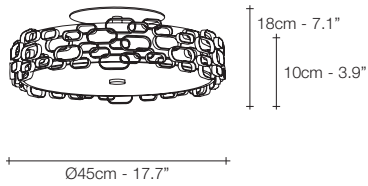

N16S

N17L

N18A

WHITE

NICKEL

GOLD PLATED

LIGHT SOURCE		N16S	N17L	LIGHT SOURCE OPTIONS		N18A
230V	E14 LED	3x4W	3x4W	R7s HALOGEN	48W	
	Dimmable	✓	✓	Replacable LED module 3000K	13W 1025lm	
				Dimmable	IGBT	
120V	E12 LED	3x4W	3x4W	R7s HALOGEN	70W	
	Dimmable	✓	✓	Dimmable	✓	