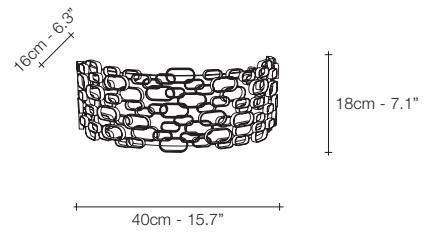

N16S

N17L

N18A

WHITE

NICKEL

GOLD PLATED

LIGHT SOURCE		N16S	N17L	LIGHT SOURCE OPTIONS		N18A
230V	E14 LED	3x4W	3x4W	R7s HALOGEN	48W	
	Dimmable	✓	✓	Replacable LED module 3000K	13W 1025lm	
				Dimmable	IGBT	
120V	E12 LED	3x4W	3x4W	R7s HALOGEN	70W	
	Dimmable	✓	✓	Dimmable	✓	