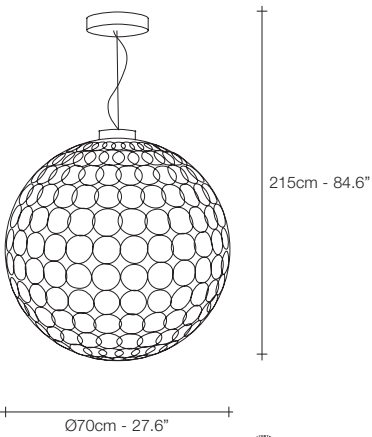

N41SL

N43SL

N42SL

N40SL

NICKEL

GOLD LEAF

GOLD PLATED

	LIGHT SOURCE	N41SL	N43SL	N42SL	N40SL
230V	Replaceable LED module	18W	18W	18W	18W
	CRI 90 3000K 2700K	1640lm 1570lm	1640lm 1570lm	1640lm 1570lm	1640lm 1570lm
	Dimmable	1-10V PUSH/DALI	1-10V PUSH/DALI	1-10V PUSH/DALI	1-10V PUSH/DALI
120V	Replaceable LED module	18W	18W	18W	18W
	CRI 90 3000K 2700K	1640lm 1570lm	1640lm 1570lm	1640lm 1570lm	1640lm 1570lm
	Dimmable	1-10V PUSH	1-10V PUSH	1-10V PUSH	1-10V PUSH