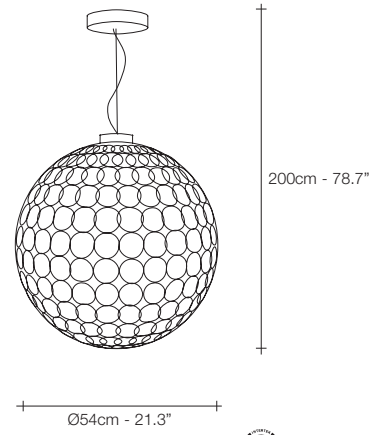

N41SL

N43SL

N42SL

N40SL

NICKEL

GOLD LEAF

GOLD PLATED

	LIGHT SOURCE	N41SL	N43SL	N42SL	N40SL
230V	Replaceable LED module	18W	18W	18W	18W
	CRI 90 3000K 2700K	1640lm 1570lm	1640lm 1570lm	1640lm 1570lm	1640lm 1570lm
	Dimmable	1-10V PUSH/DALI	1-10V PUSH/DALI	1-10V PUSH/DALI	1-10V PUSH/DALI
120V	Replaceable LED module	18W	18W	18W	18W
	CRI 90 3000K 2700K	1640lm 1570lm	1640lm 1570lm	1640lm 1570lm	1640lm 1570lm
	Dimmable	1-10V PUSH	1-10V PUSH	1-10V PUSH	1-10V PUSH