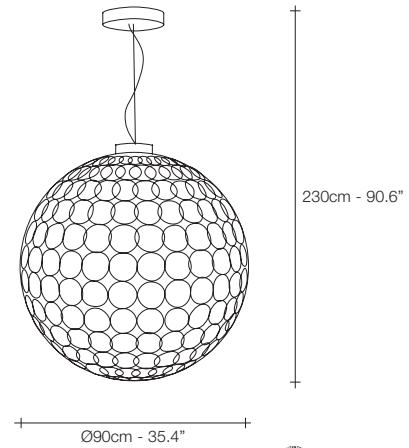

N41SL

N43SL

N42SL

N40SL

NICKEL

GOLD LEAF

GOLD PLATED

	LIGHT SOURCE	N41SL	N43SL	N42SL	N40SL
230V	Replaceable LED module	18W	18W	18W	18W
	CRI 90 3000K 2700K	1640lm 1570lm	1640lm 1570lm	1640lm 1570lm	1640lm 1570lm
	Dimmable	1-10V PUSH/DALI	1-10V PUSH/DALI	1-10V PUSH/DALI	1-10V PUSH/DALI
120V	Replaceable LED module	18W	18W	18W	18W
	CRI 90 3000K 2700K	1640lm 1570lm	1640lm 1570lm	1640lm 1570lm	1640lm 1570lm
	Dimmable	1-10V PUSH	1-10V PUSH	1-10V PUSH	1-10V PUSH